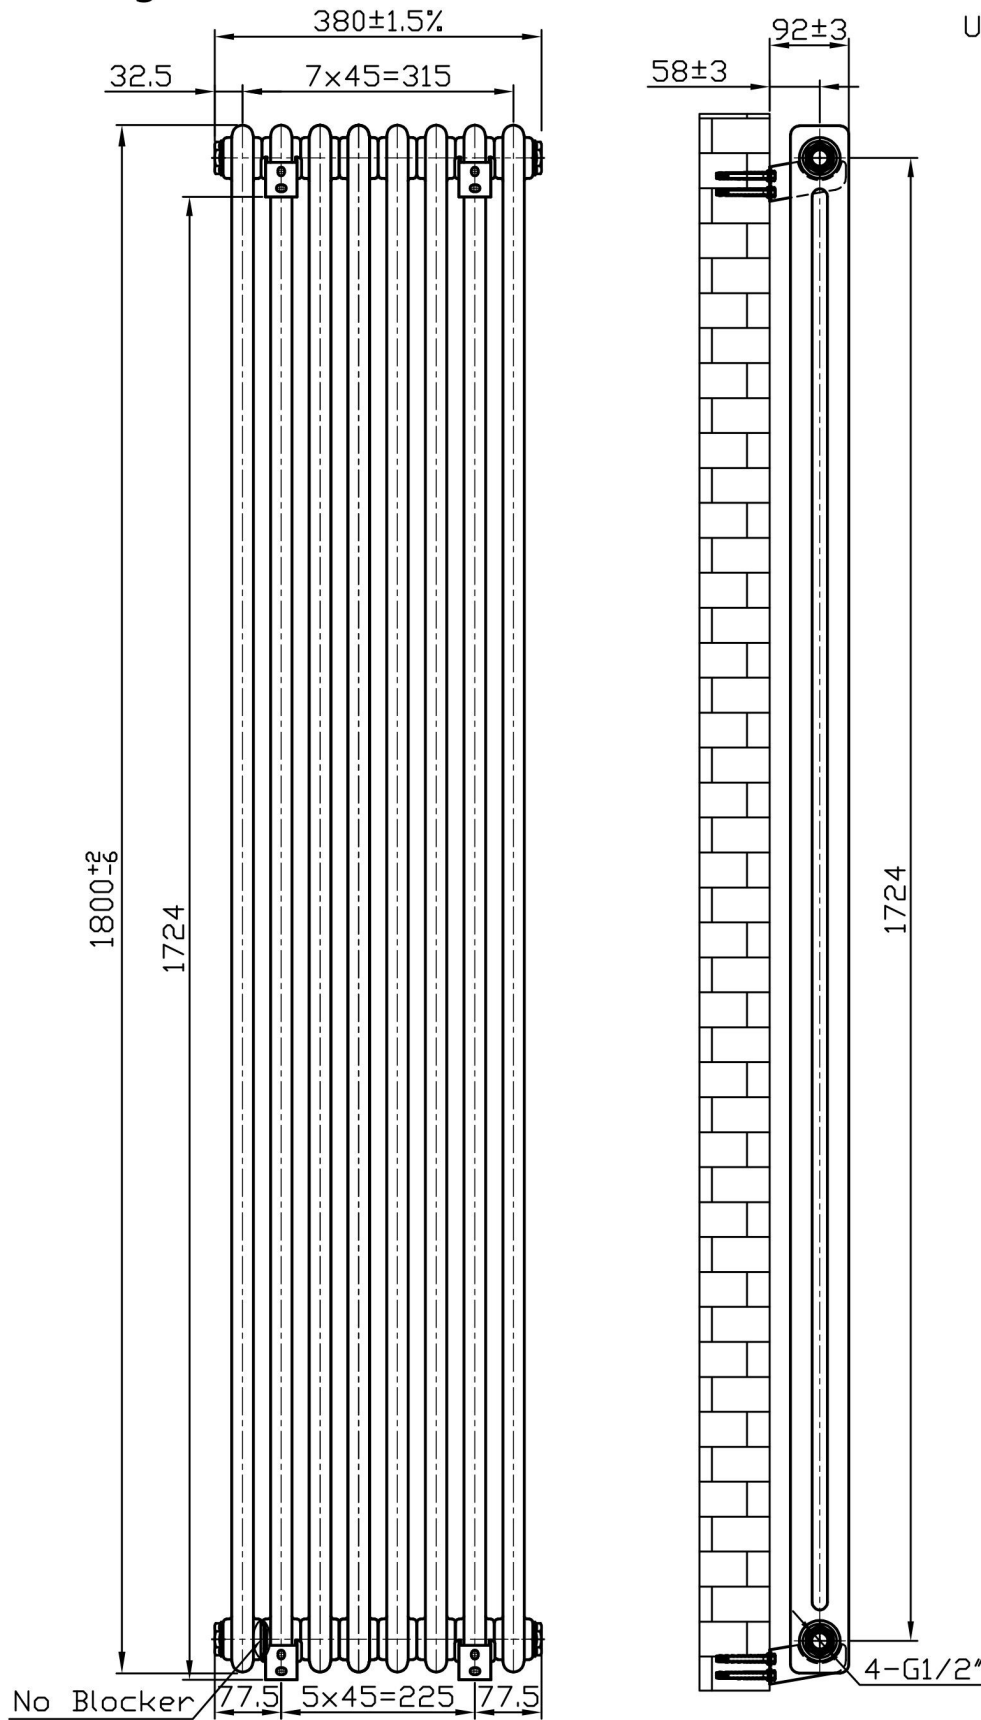

# Imperia 2 Column Vertical 1800 x 380mm. Painted Technical Drawing

Unit: mm

**Eastbrook**   
 Eastbrook Road, Gloucester GL4 3DB  
 Technical Helpline : 01452 317890  
 Mon - Fri / 8am - 5pm  
 Email : [technical@eastbrookco.com](mailto:technical@eastbrookco.com)