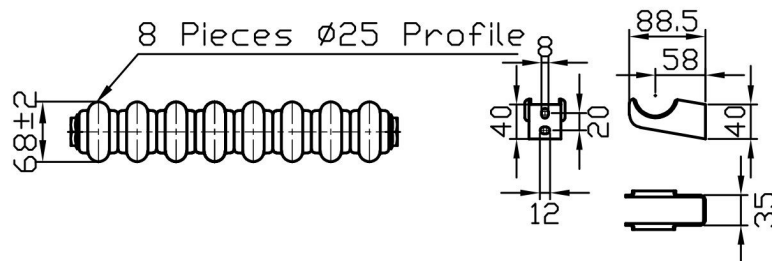

# Imperia 2 Column Vertical 1800 x 380mm. Painted Technical Drawing

Unit: mm

**Eastbrook**   
 Eastbrook Road, Gloucester GL4 3DB  
 Technical Helpline : 01452 317890  
 Mon - Fri / 8am - 5pm  
 Email : [technical@eastbrookco.com](mailto:technical@eastbrookco.com)